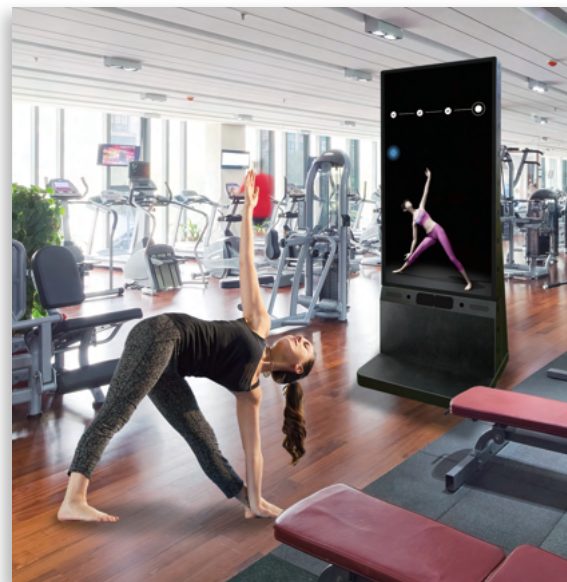

ARC MIRROR

Features

- Mirror Digital Display Developed by Our Company
- Experiential training through mirrors
- Fully automated personal coaching to suit your goals/taste

Full Automatic Coaching Process

- Combining AR & Motion Capture & AI
- Full automatic motion interpretation, real-time feedback
- Goal of fully coaching moving skills such as sports

Type	Stand Type	Wall Type
Contents	4 types including yoga and stretching	
Glass Size (mm)	857.5x1577	TBD
Screen size	65"	43"
PC	Built-in	External
Motion Capturer	Built-in	External
Required	<ul style="list-style-type: none"> • Dedicated space 3m x 3m • Power/Internet (Wi-Fi, etc.) access • Touch, Action, Keyboard • Motion Capturer 	