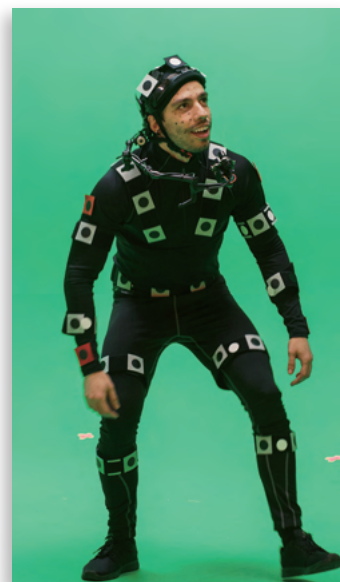

ARC MIRROR

Features

- Mirror Digital Display Developed by Our Company
- Experiential training through mirrors
- Fully automated personal coaching to suit your goals/taste

Full Automatic Coaching Process

- Combining AR & Motion Capture & AI
- Full automatic motion interpretation, real-time feedback
- Goal of fully coaching moving skills such as sports

Type	Stand Type	Wall Type
Contents	4 types including yoga and stretching	
Glass Size (mm)	857.5x1577	TBD
Screen size	65"	43"
PC	Built-in	External
Motion Capturer	Built-in	External
Required	<ul style="list-style-type: none"> • Dedicated space 3m x 3m • Power/Internet (Wi-Fi, etc.) access • Touch, Action, Keyboard • Motion Capturer 	