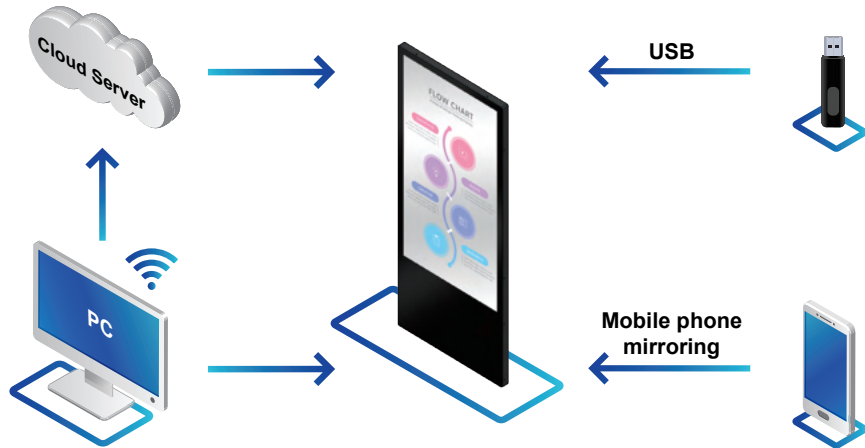

## Features

- Smarter! Thinner! Slimmer!
- Ultra slim digital signage
- Flat rear board design adjacent to the wall
  
- FHD / UHD resolution
- Wide viewing angle
- 24/7 operation
- Tempered glass for public use
  
- Android or Windows operating
- WiFi / Bluetooth / Mobile phone mirroring
  
- OEM / ODM service
  - Customized logo\* (option)
  - Wall mount / Floor stand\* (option)
  - Remote control by CMS software\* (option)

Station Media Wall

Lobby

Shopping mall

Hospital

Waiting Room

## Contents Management

- Cloud server / Memory / Mobile phone mirroring

## Input