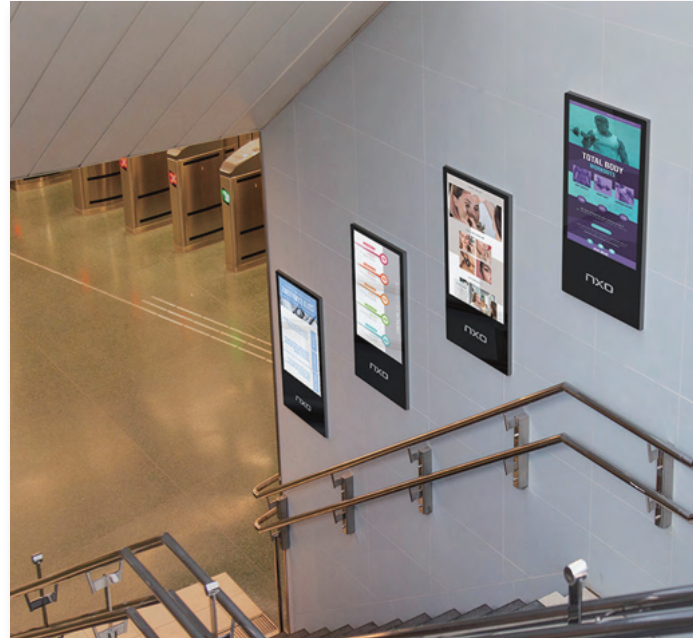

## Premium Digital Signage Poster - NDS Series

- Ultra slim digital signage
- Flat rear board design adjacent to the wall
- FHD / UHD resolution
- Wide viewing angle
- 24/7 operation
- Tempered glass for public use
- Android or Windows operation
- WiFi / Bluetooth / Mobile phone mirroring
- OEM / ODM service
  - Customized logo\* (option)
  - Wall mount / Floor stand\* (option)
  - Remote control by CMS software\* (option)

24 / 7  
operation178°  
Wide  
viewing  
angleAndroid or Windows  
operating

## Features

- Smarter! Thinner! Slimmer!
- Ultra slim digital signage
- Flat rear board design adjacent to the wall
  
- FHD / UHD resolution
- Wide viewing angle
- 24/7 operation
- Tempered glass for public use
  
- Android or Windows operating
- WiFi / Bluetooth / Mobile phone mirroring
  
- OEM / ODM service
  - Customized logo\* (option)
  - Wall mount / Floor stand\* (option)
  - Remote control by CMS software\* (option)

Station Media Wall

Lobby

Shopping mall

Hospital

Waiting Room