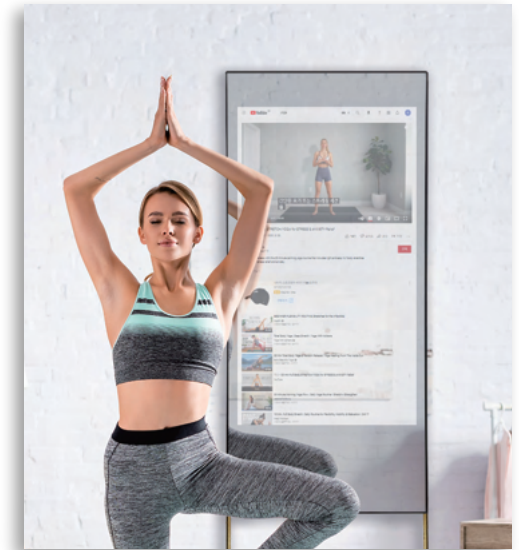

My Coaching Partner

Interactive Smart Coaching Mirror

Home training Coaching Partner

Style Coordinator

Multi-Media Display, My Coaching Mirror

Features

- Home Training Coaching Partner - Fitness, Yoga, Golf, Stretching, Dance
 - Train while self-monitoring your movements reflected in the mirror with the coach of the video in real-time.
- Daily style coaching
 - Install it in the dressing room and search for today's fashion in real-time and check it with a mirror.
- Multi-media display
 - Install it in the living room and enjoy movies / YouTube / music.
- High resolution, clear picture quality
 - 43inch UHD LCD
- Stylish design
 - It harmonizes with any interior
- Available customized options
 - Android OS / Wi-Fi / Bluetooth function
 - Mobile phone mirroring
 - Wired / Wireless Internet Connection
 - Built-in Touch
 - Built-in Speaker
- Installation options
 - Wall mount / stand mount